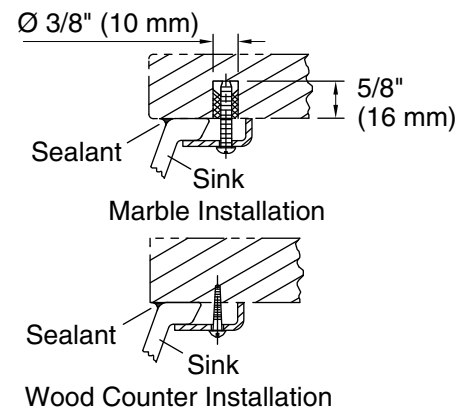

### Technical Information

All product dimensions are nominal.

Bowl configuration:	Single
Installation:	Under-mount
Bowl area (Only):	Length: 17" (432 mm) Width: 14" (356 mm) Water depth: 6-3/8" (162 mm)
Drain hole:	1-3/4" (44 mm)
Template:	1151011-7, required, included