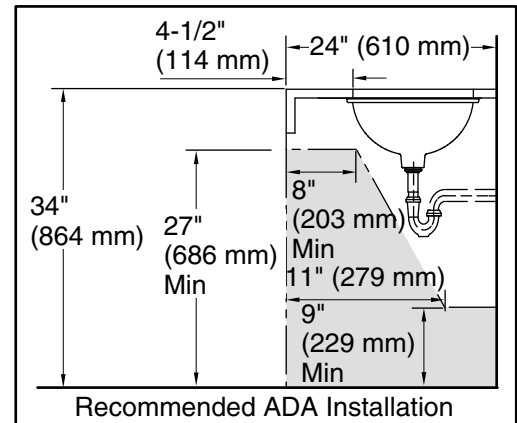

### Technical Information

All product dimensions are nominal.

Bowl configuration:	Single
Installation:	Under-mount
Bowl area (Only):	Length: 17" (432 mm) Width: 14" (356 mm) Water depth: 6-3/8" (162 mm)
Drain hole:	1-3/4" (44 mm)
Template:	1151011-7, required, included