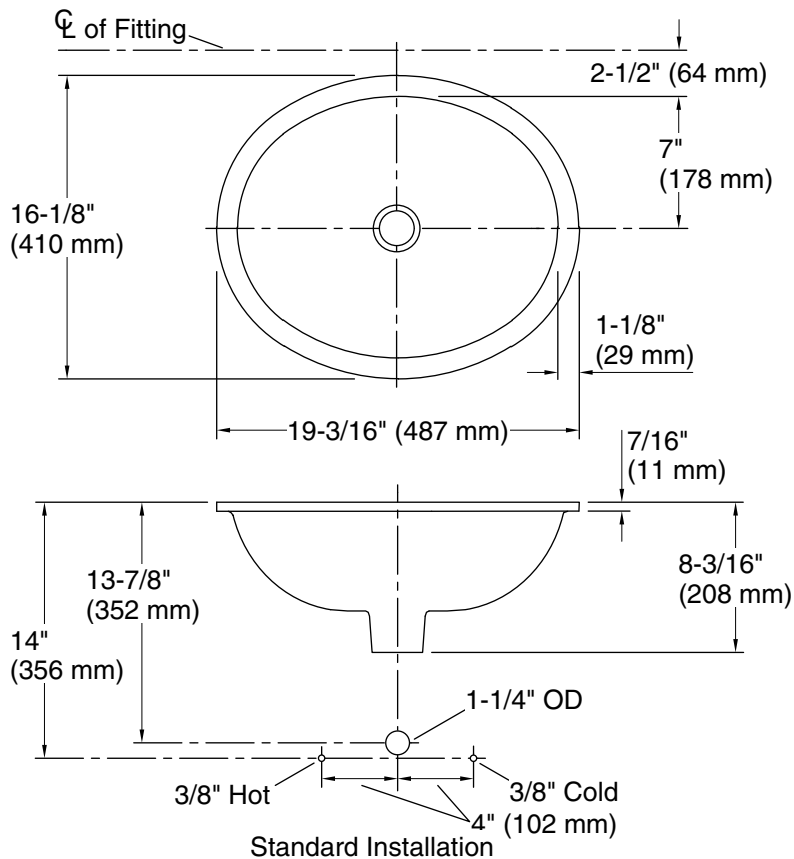

### Technical Information

All product dimensions are nominal.

Bowl configuration:	Single
Installation:	Under-mount
Bowl area (Only):	Length: 17" (432 mm) Width: 14" (356 mm) Water depth: 6-3/8" (162 mm)
Drain hole:	1-3/4" (44 mm)
Template:	1151011-7, required, included